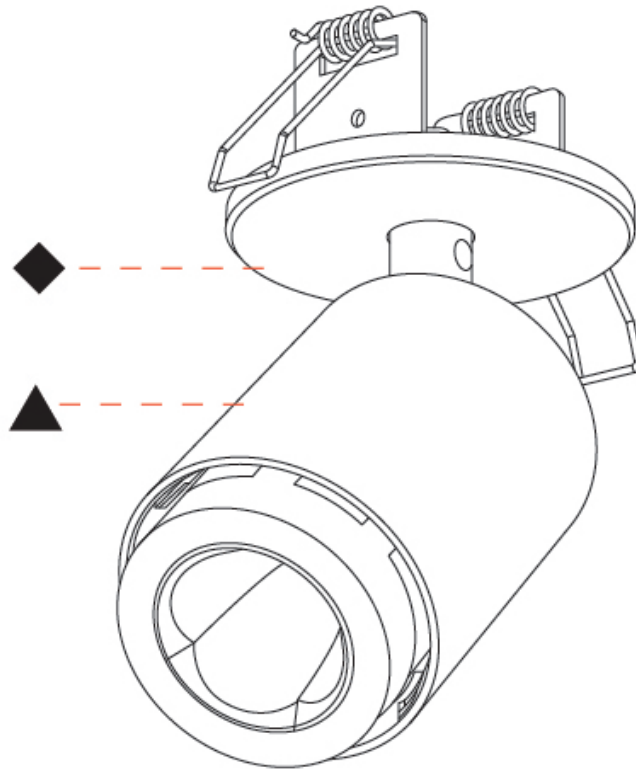

OPTICAL

Beam Angle: 34
Adjustability: Rotational 350°; Tilt 90°

RATINGS AND CERTIFICATIONS

Certified By: CSA Certified to UL and CSA Standards
IP rating: IP20

A3D344-

PROJECT	_____
TYPE	_____
SPECIFIER	_____
QUANTITY	_____
DATE	_____