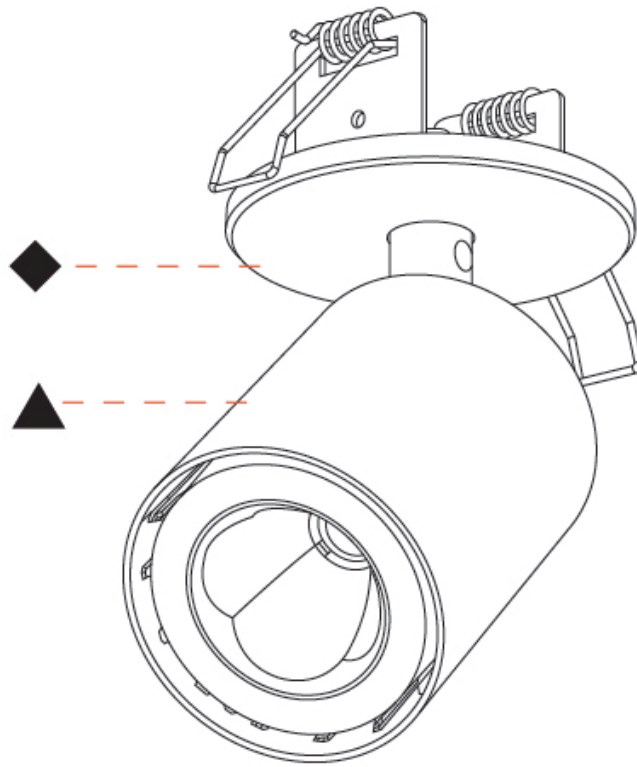

A3D345-

PROJECT

TYPE

SPECIFIER

QUANTITY

DATE

A