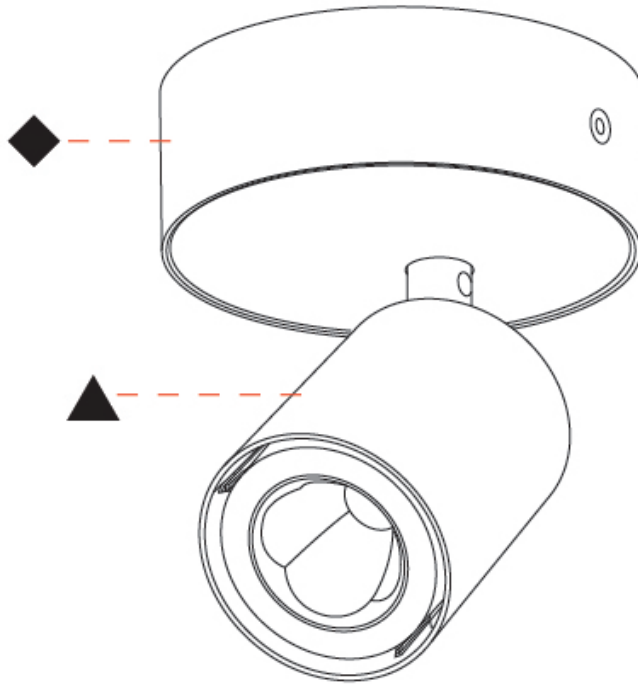

A3D350-

PROJECT	_____
TYPE	_____
SPECIFIER	_____
QUANTITY	_____
DATE	_____