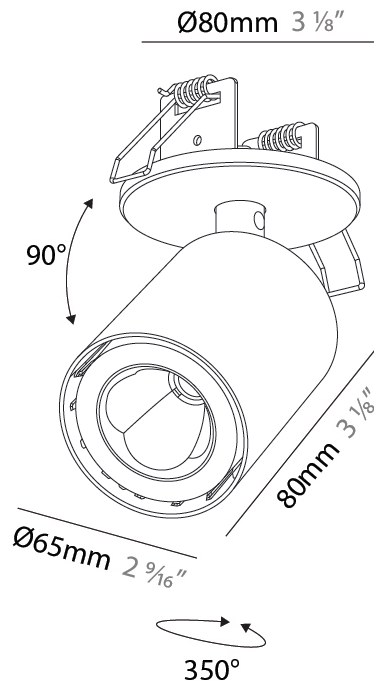

A3D359- _____
base number Finishes Finishes
(Diamond) (Triangle)

1. To build a product code in our configurator select the specify button on the base model # product page
2. To build a manual product code on this datasheet choose from the options listed below in blue font and add the suffix to the base model #

GENERAL

Series: Oiko Pro In
Brand: Prolicht
Division: Architectural
Mounting Type: Surface
Mounting Location: Ceiling
Subcategory: Spots

PHYSICAL

Shape: Cylinder
Diameter (mm): 65
Diameter (in): 2 ⁹/₁₆
Height (mm): 120
Depth (mm): 50
Height (in): 4 ³/₄
Depth (in): 1 ¹⁵/₁₆
Light Distribution: Adjustable / Direct
Fixture Finish: SSR / BKV / CWI / CRY / HAB / UFT / ITA / RUA / FTG / MYG / LOD / PUS / FRO / FUP / KIA / POP / BLS / SPG / MEY / GOH / GUM / CHC / COM / ABZ / JAG / OBR / MOS / ROR
Fixture Material: Aluminum
Cut-out Measurements: 68mm / 2 11/16"

ELECTRICAL

Lamp Type: LED
Input Wattage (W): 14.4
Total Output Wattage (W): 13.1
Driver Included: No
Driver Location: Remote
Driver Type: Constant Current - Universal
Driver Class: Class 2
Input Voltage (V): 120 - 277
Constant Current (MA): 700

LED

Number of LEDs: 1
Color Temperature (°K): 2700 / 3000 / 3500 / 4000
Max. Delivered Lumen (lm): 1008 - 1186
Nominal Lumen (lm): 1242 - 1460
CRI: >90 CRI
Lamp Life (hrs): 50000

OPTICAL

Beam Angle: 50
Adjustability: Rotational 350°; Tilt 90°

RATINGS AND CERTIFICATIONS

Certified By: CSA Certified to UL and CSA Standards
IP rating: IP20