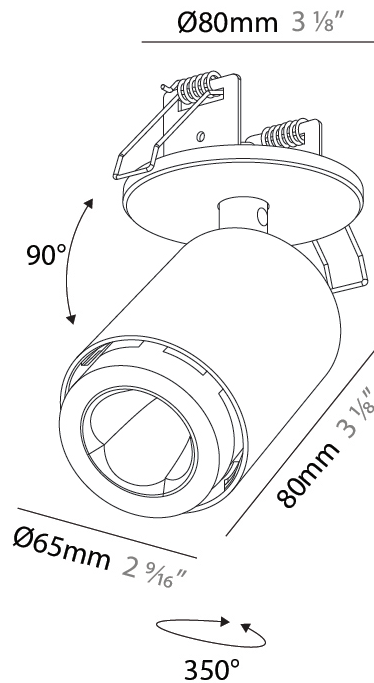

GENERAL

Series: Oiko Pro In
Brand: Prolicht
Division: Architectural
Mounting Type: Surface
Mounting Location: Ceiling
Subcategory: Spots

PHYSICAL

Shape: Cylinder
Diameter (mm): 65
Diameter (in): 2 9/16
Height (mm): 120
Depth (mm): 50
Height (in): 4 3/4
Depth (in): 1 15/16
Light Distribution: Adjustable / Direct
Fixture Finish: SSR / BKV / CWI / CRY / HAB / UFT / ITA / RUA / FTG / MYG / LOD / PUS / FRO / FUP / KIA / POP / BLS / SPG / MEY / GOH / GUM / CHC / COM / ABZ / JAG / OBR / MOS / ROR
Fixture Material: Aluminum
Cut-out Measurements: 68mm / 2 11/16"

OPTICAL

Beam Angle: 34
Adjustability: Rotational 350°; Tilt 90°

RATINGS AND CERTIFICATIONS

Certified By: CSA Certified to UL and CSA Standards
IP rating: IP20

A3D344-

PROJECT	_____
TYPE	_____
SPECIFIER	_____
QUANTITY	_____
DATE	_____

GENERAL

Series: Oiko Pro In
Brand: Prolicht
Division: Architectural
Mounting Type: Surface
Mounting Location: Ceiling
Subcategory: Spots

PHYSICAL

Shape: Cylinder
Diameter (mm): 65
Diameter (in): 2 ⁹ / ₁₆
Height (mm): 120
Depth (mm): 50
Height (in): 4 ³ / ₄
Depth (in): 1 ¹⁵ / ₁₆
Light Distribution: Adjustable / Direct
Fixture Finish: SSR / BKV / CWI / CRY / HAB / UFT / ITA / RUA / FTG / MYG / LOD / PUS / FRO / FUP / KIA / POP / BLS / SPG / MEY / GOH / GUM / CHC / COM / ABZ / JAG / OBR / MOS / ROR
Fixture Material: Aluminum
Cut-out Measurements: 68mm / 2 11/16"