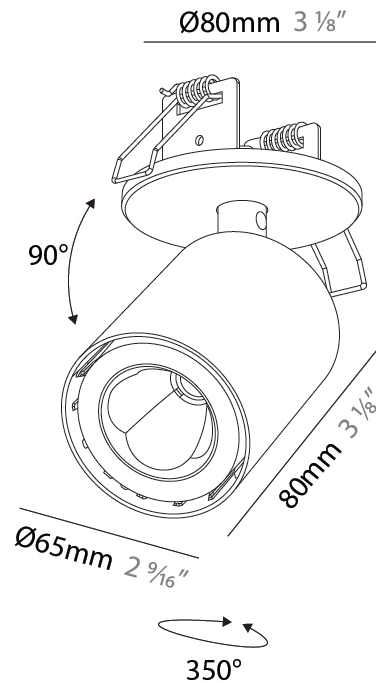

GENERAL

Series: Oiko Pro In	_____
Brand: Prolicht	_____
Division: Architectural	_____
Mounting Type: Surface	_____
Mounting Location: Ceiling	_____
Subcategory: Spots	_____

PHYSICAL

Shape: Cylinder	_____
Diameter (mm): 65	_____
Diameter (in): 2 ⁹/₁₆	_____
Height (mm): 120	_____
Depth (mm): 50	_____
Height (in): 4 ³/₄	_____
Depth (in): 1 ¹⁵/₁₆	_____
Light Distribution: Adjustable / Direct	_____
Fixture Finish: SSR / BKV / CWI / CRY / HAB / UFT / ITA / RUA / FTG / MYG / LOD / PUS / FRO / FUP / KIA / POP / BLS / SPG / MEY / GOH / GUM / CHC / COM / ABZ / JAG / OBR / MOS / ROR	_____
Fixture Material: Aluminum	_____
Cut-out Measurements: 68mm / 2 11/16"	_____

ELECTRICAL

Lamp Type: LED	_____
Input Wattage (W): 14.4	_____
Total Output Wattage (W): 13.1	_____
Driver Included: No	_____
Driver Location: Remote	_____
Driver Type: Constant Current - Universal	_____
Driver Class: Class 2	_____
Input Voltage (V): 120 - 277	_____
Constant Current (MA): 700	_____

LED

Number of LEDs: 1	_____
Color Temperature (°K): 2700 / 3000 / 3500 / 4000	_____
Max. Delivered Lumen (lm): 1175 - 1381	_____
Nominal Lumen (lm): 1242 - 1460	_____
CRI: >90 CRI	_____
Lamp Life (hrs): 50000	_____

OPTICAL

Beam Angle: 62	_____
Adjustability: Rotational 350°; Tilt 90°	_____

RATINGS AND CERTIFICATIONS

Certified By: CSA Certified to UL and CSA Standards	_____
IP rating: IP20	_____