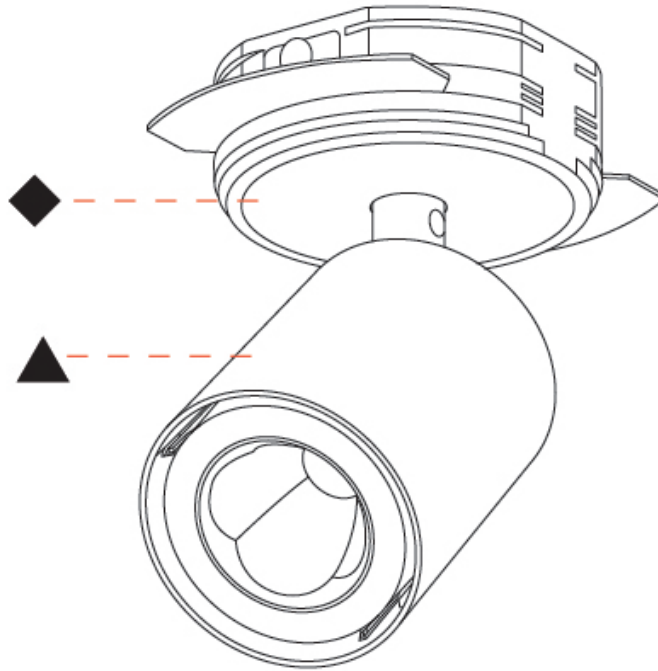

A3D356-

PROJECT

TYPE

SPECIFIER

QUANTITY

DATE